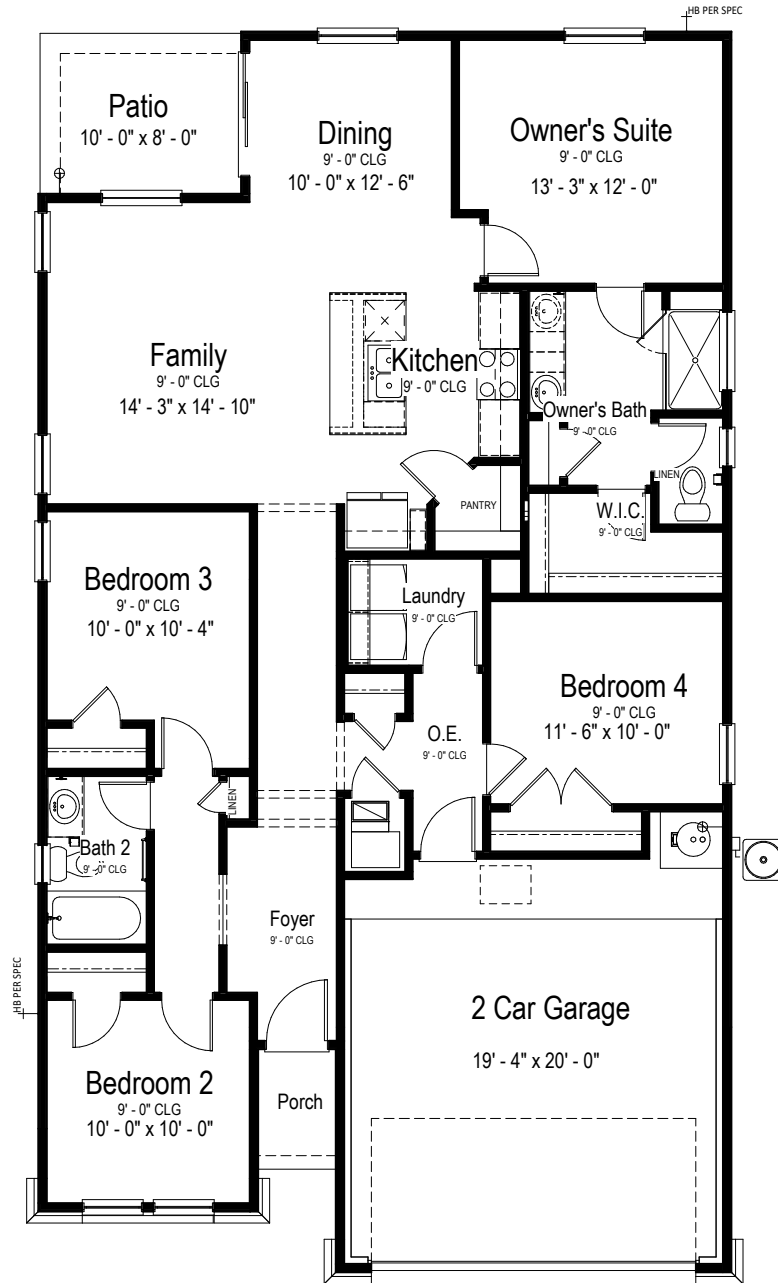

## CREEK VIEW FLOOR PLAN

[YOURVIEWHOME.COM](http://YOURVIEWHOME.COM)

Prices, plans, features, and options are subject to change without notice. All square footage is approximate and varies by elevation. Additional restrictions may apply. See Sales Representative for details. 5/2023

## CREEK VIEW FLOOR PLAN

Single Story | 1,522 SQ. FT. | 4 Bedrooms | 2 Baths | 2 Car Garage

YOURVIEWHOME.COM