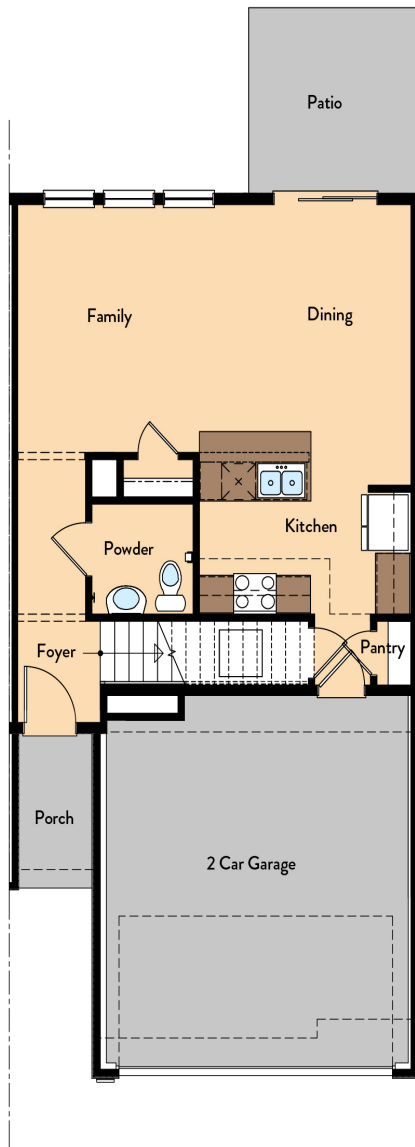

CHEYENNE FLOOR PLAN

Two Story | 1,568 SQ. FT. | 3 Bedrooms | 2.5 Baths | 2 Car Garage

[YOURVIEWHOME.COM](https://www.yourviewhome.com)

Prices, plans, features, and options are subject to change without notice. All square footage is approximate and varies by elevation. Additional restrictions may apply. See Sales Representative for details. 10/2023

CHEYENNE FLOOR PLAN

Two Story | 1,568 SQ. FT. | 3 Bedrooms | 2.5 Baths | 2 Car Garage

Main Level

Upper Level

YOURVIEWHOME.COM

CHEYENNE CRAWLSPACE

Two Story | 1,568 SQ. FT. | 3 Bedrooms | 2.5 Baths | 2 Car Garage