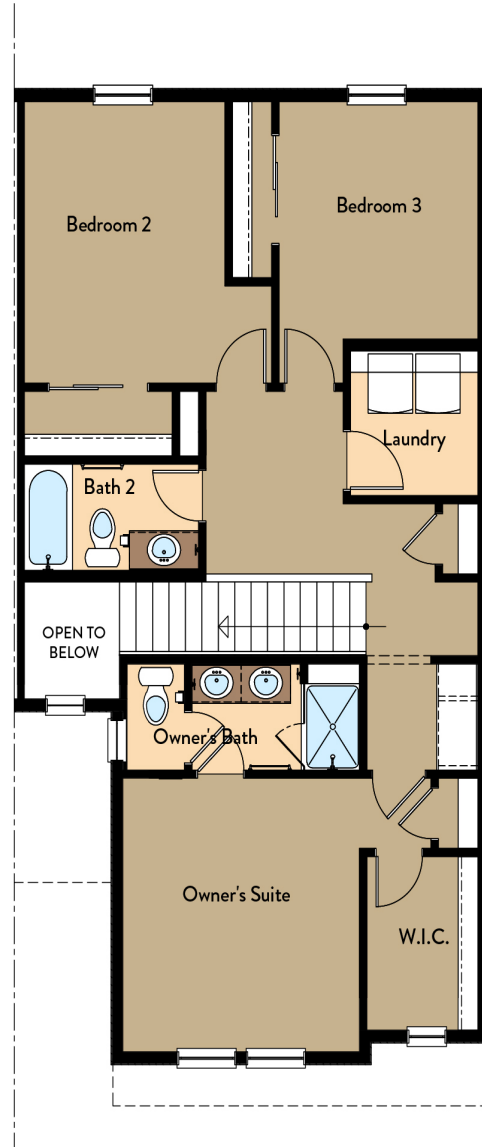

CHEYENNE FLOOR PLAN

Two Story | 1,568 SQ. FT. | 3 Bedrooms | 2.5 Baths | 2 Car Garage

[YOURVIEWHOME.COM](https://www.yourviewhome.com)

Prices, plans, features, and options are subject to change without notice. All square footage is approximate and varies by elevation. Additional restrictions may apply. See Sales Representative for details. 10/2023

CHEYENNE FLOOR PLAN

Two Story | 1,568 SQ. FT. | 3 Bedrooms | 2.5 Baths | 2 Car Garage

Main Level

Upper Level

YOURVIEWHOME.COM

CHEYENNE CRAWLSPACE

Two Story | 1,568 SQ. FT. | 3 Bedrooms | 2.5 Baths | 2 Car Garage