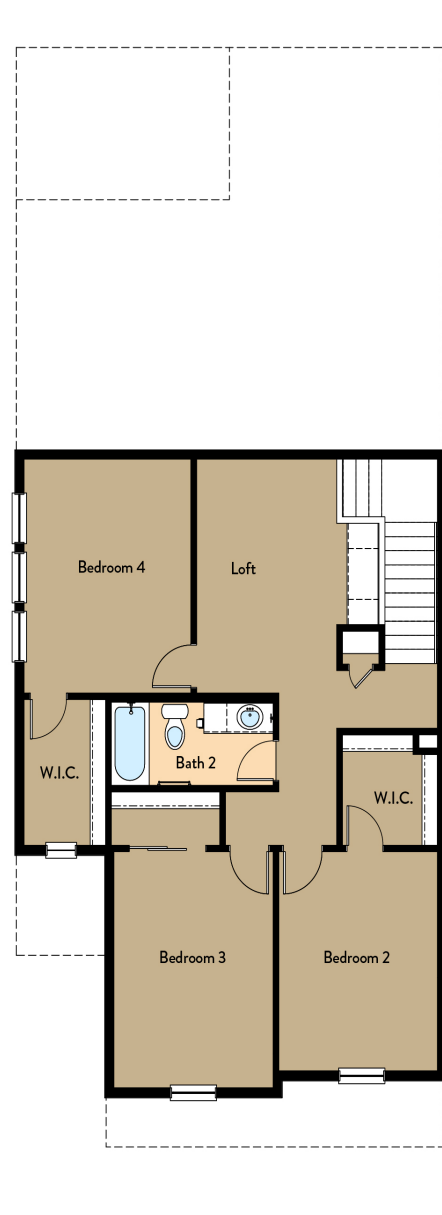

MANITOU FLOOR PLAN

Two Story | 1,992 SQ. FT. | 4 Bedrooms | 2.5 Baths | 2 Car Garage

[YOURVIEWHOME.COM](https://www.yourviewhome.com)

Prices, plans, features, and options are subject to change without notice. All square footage is approximate and varies by elevation. Additional restrictions may apply. See Sales Representative for details. 10/2023

MANITOU FLOOR PLAN

Two Story | 1,992 SQ. FT. | 4 Bedrooms | 2.5 Baths | 2 Car Garage

Main Level

Upper Level

YOURVIEWHOME.COM

MANITOU CRAWL SPACE

Two Story | 1,992 SQ. FT. | 4 Bedrooms | 2.5 Baths | 2 Car Garage