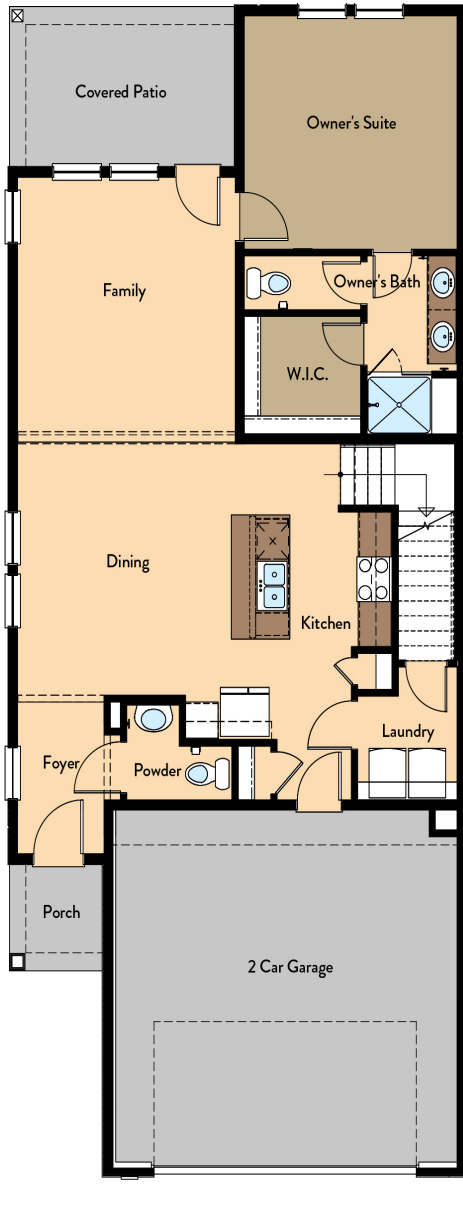

MANITOU FLOOR PLAN

Two Story | 1,992 SQ. FT. | 4 Bedrooms | 2.5 Baths | 2 Car Garage

[YOURVIEWHOME.COM](https://www.yourviewhome.com)

Prices, plans, features, and options are subject to change without notice. All square footage is approximate and varies by elevation. Additional restrictions may apply. See Sales Representative for details. 10/2023

MANITOU FLOOR PLAN

Two Story | 1,992 SQ. FT. | 4 Bedrooms | 2.5 Baths | 2 Car Garage

Main Level

Upper Level

YOURVIEWHOME.COM

MANITOU CRAWL SPACE

Two Story | 1,992 SQ. FT. | 4 Bedrooms | 2.5 Baths | 2 Car Garage