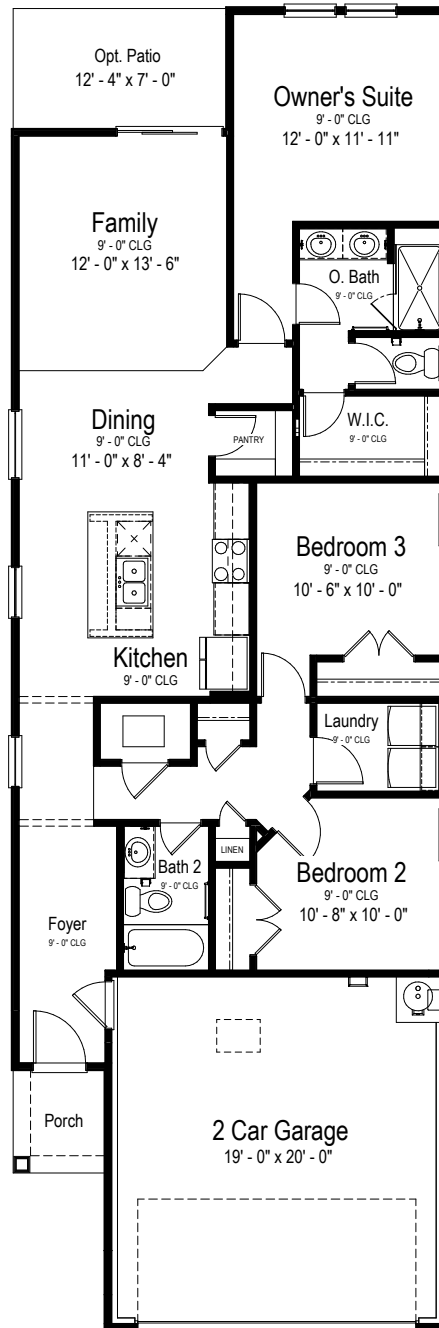

VIEW HOMES

ALPINE VIEW FLOOR PLAN

YOURVIEWHOME.COM

Prices, plans, features, and options are subject to change without notice. All square footage is approximate and varies by elevation. Additional restrictions may apply. See Sales Representative for details. 5/2023

ALPINE VIEW FLOOR PLAN

Single Story | 1,335 SQ. FT. | 3 Bedrooms | 2 Baths | 2 Car Garage

YOURVIEWHOME.COM