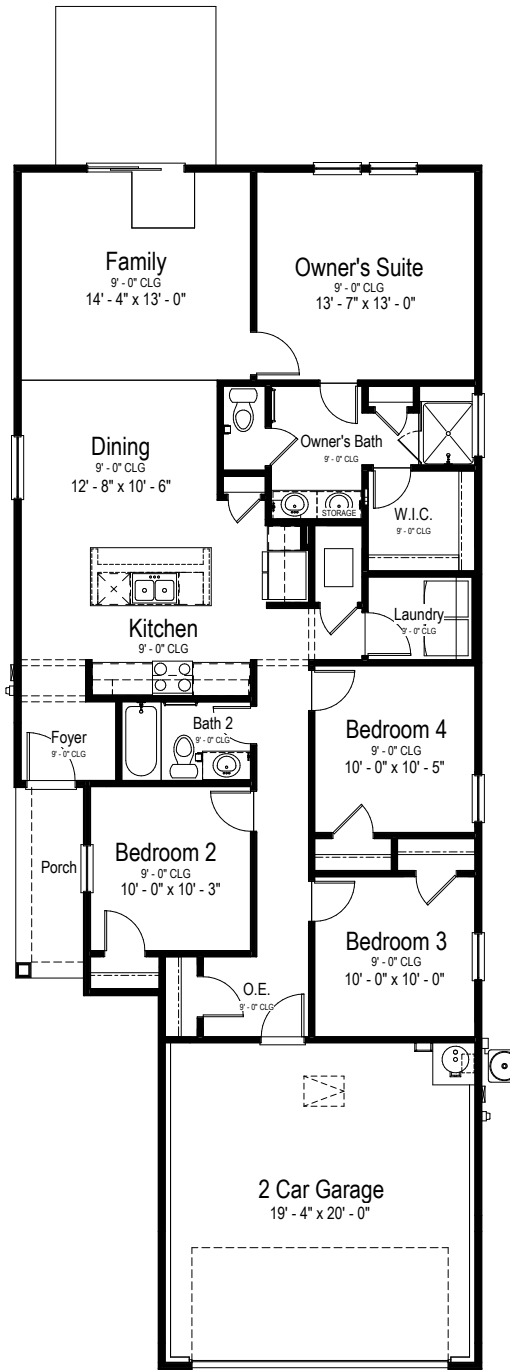

VIEW HOMES

COASTAL VIEW FLOOR PLAN

YOURVIEWHOME.COM

Prices, plans, features, and options are subject to change without notice. All square footage is approximate and varies by elevation. Additional restrictions may apply. See Sales Representative for details. 5/2023

COASTAL VIEW FLOOR PLAN

One Story | 1,502 SQ. FT. | 4 Bedrooms | 2 Baths | 2 Car Garage

YOURVIEWHOME.COM