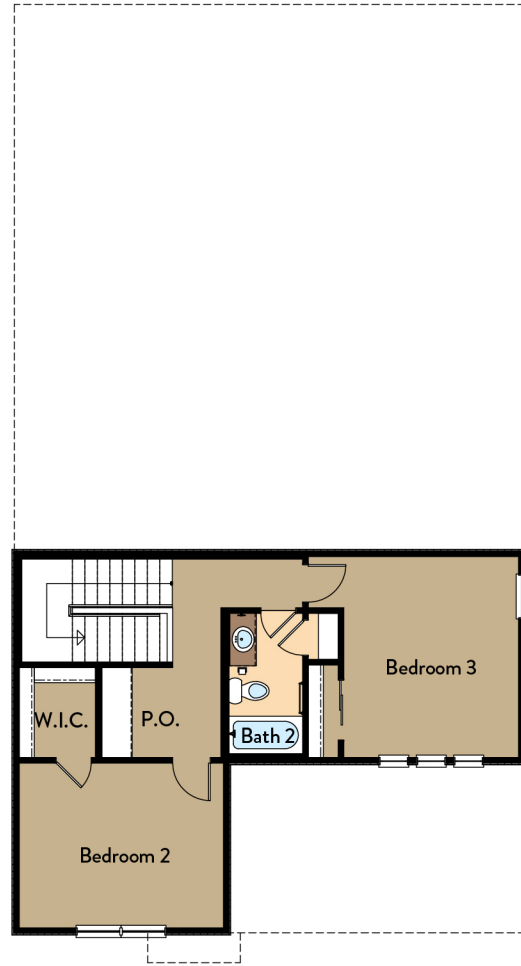

TEXAS OLIVE FLOOR PLAN

Two Story | 2,193 SQ. FT. | 4 Bedrooms | 3 Baths | 2-Car Garage

FIRST FLOOR

SECOND FLOOR

YOURVIEWHOME.COM • 915.615.3437

TEXAS OLIVE FLOOR PLAN

[YOURVIEWHOME.COM](https://www.yourviewhome.com) • 915.615.3437