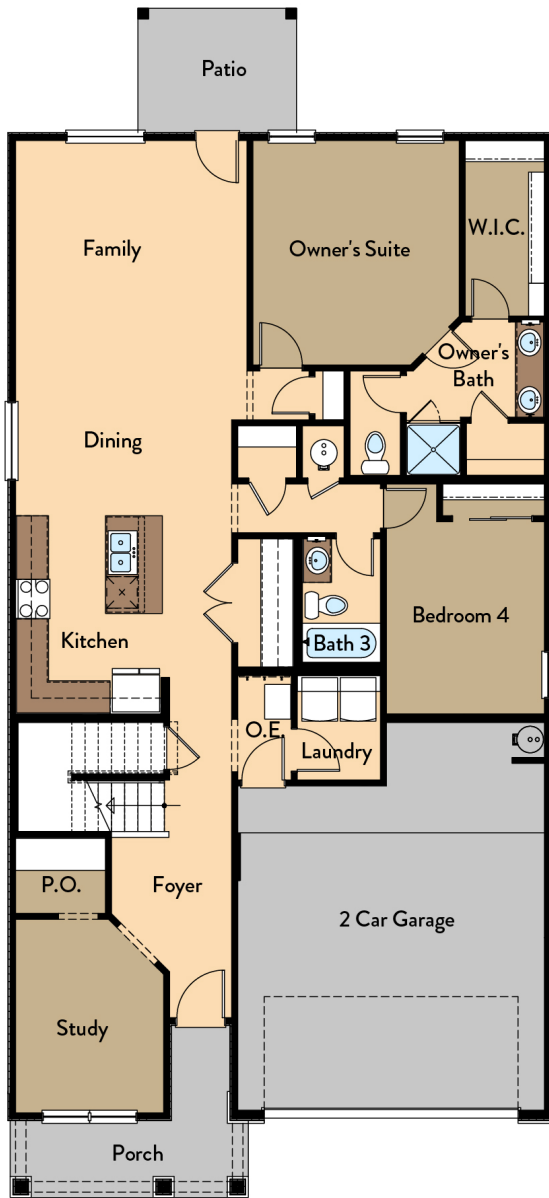

TEXAS OLIVE FLOOR PLAN

Two Story | 2,193 SQ. FT. | 4 Bedrooms | 3 Baths | 2-Car Garage

FIRST FLOOR

SECOND FLOOR

YOURVIEWHOME.COM • 915.615.3437

TEXAS OLIVE FLOOR PLAN

[YOURVIEWHOME.COM](https://www.yourviewhome.com) • 915.615.3437

Prices, plans, features, and options are subject to change without notice. All square footage is approximate and varies by elevation. Additional restrictions may apply. See Sales Representative for details. 6/2023