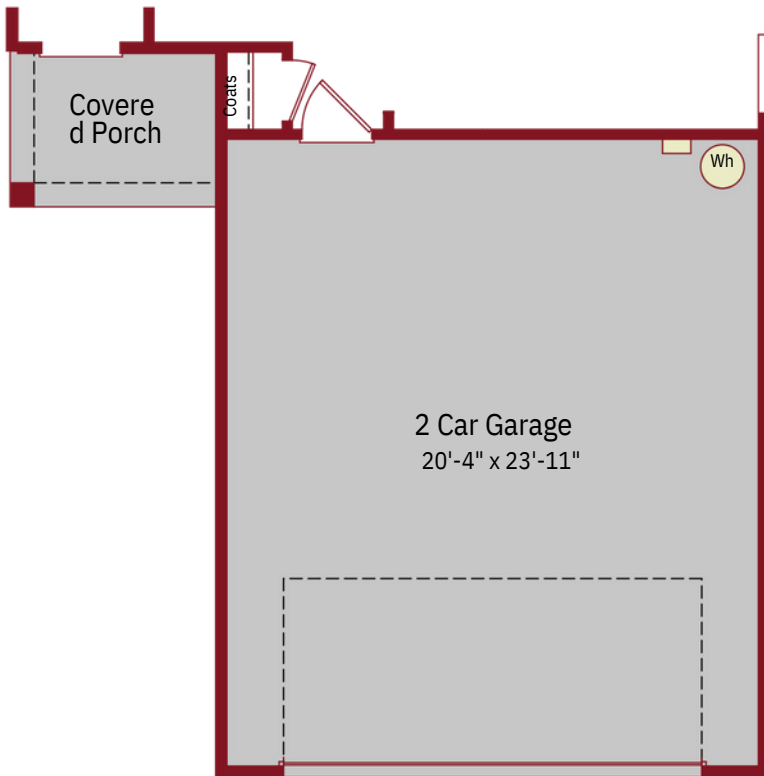

ORCHARD VIEW FLOOR PLAN

YOURVIEWHOME.COM • 210.791.7954

ORCHARD VIEW FLOOR PLAN

Single Story | 1,269 SQ. FT. | 3 Bed | 2 Bath | 2 Car Garage

FIRST FLOOR

YOURVIEWHOME.COM • 210.791.7954

ORCHARD VIEW OPTIONS

Single Story | 1,269 SQ. FT. | 3 Bed | 2 Bath | 2 Car Garage

Opt. 4Ft Garage Extension

Opt. Owner's Bath Tub/Shower

Opt. Owner's Bath Mudset Shower

YOURVIEWHOME.COM • 210.791.7954