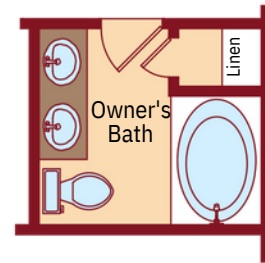

ORCHARD VIEW FLOOR PLAN

YOURVIEWHOME.COM • 210.791.7954

ORCHARD VIEW FLOOR PLAN

Single Story | 1,269 SQ. FT. | 3 Bed | 2 Bath | 2 Car Garage

FIRST FLOOR

YOURVIEWHOME.COM • 210.791.7954

ORCHARD VIEW OPTIONS

Single Story | 1,269 SQ. FT. | 3 Bed | 2 Bath | 2 Car Garage

Opt. 4Ft Garage Extension

Opt. Owner's Bath Tub/Shower

Opt. Owner's Bath Mudset Shower

YOURVIEWHOME.COM • 210.791.7954