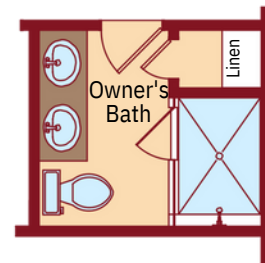

ORCHARD VIEW FLOOR PLAN

YOURVIEWHOME.COM • 210.791.7954

ORCHARD VIEW FLOOR PLAN

Single Story | 1,269 SQ. FT. | 3 Bed | 2 Bath | 2 Car Garage

FIRST FLOOR

YOURVIEWHOME.COM • 210.791.7954

ORCHARD VIEW OPTIONS

Single Story | 1,269 SQ. FT. | 3 Bed | 2 Bath | 2 Car Garage

Opt. 4Ft Garage Extension

Opt. Owner's Bath Tub/Shower

Opt. Owner's Bath Mudset Shower

YOURVIEWHOME.COM • 210.791.7954