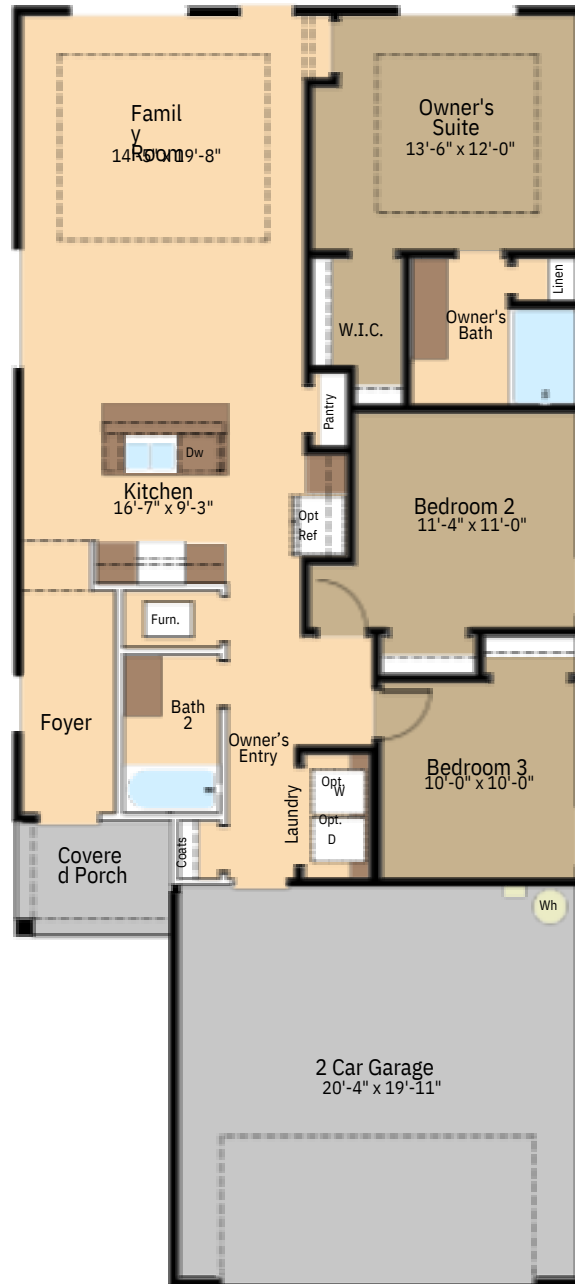

ORCHARD VIEW FLOOR PLAN

YOURVIEWHOME.COM • 210.791.7954

ORCHARD VIEW FLOOR PLAN

Single Story | 1,269 SQ. FT. | 3 Bed | 2 Bath | 2 Car Garage

FIRST FLOOR

YOURVIEWHOME.COM • 210.791.7954

ORCHARD VIEW OPTIONS

Single Story | 1,269 SQ. FT. | 3 Bed | 2 Bath | 2 Car Garage

Opt. 4Ft Garage Extension

Opt. Owner's Bath Tub/Shower

Opt. Owner's Bath Mudset Shower

YOURVIEWHOME.COM • 210.791.7954