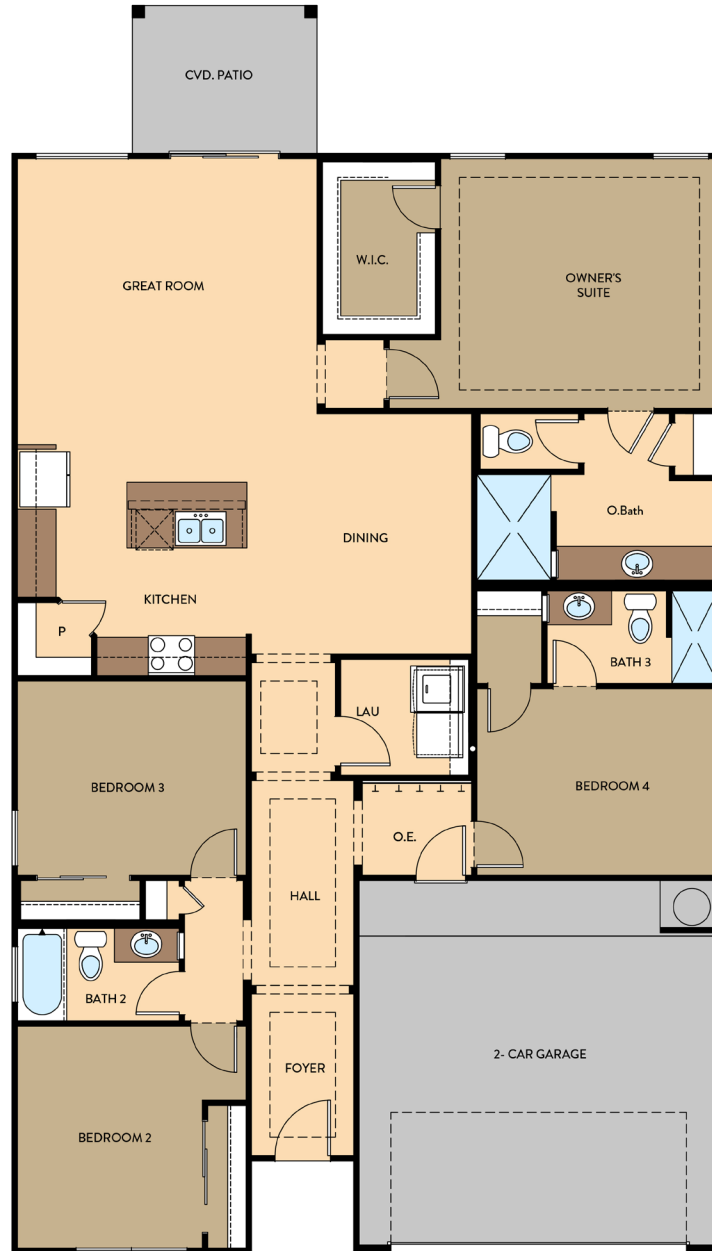

LINCOLN FLOOR PLAN

Single Story | 1,860 SQ. FT. | 4 Bedrooms | 3 Baths | 2-Car Garage

YOURVIEWHOME.COM