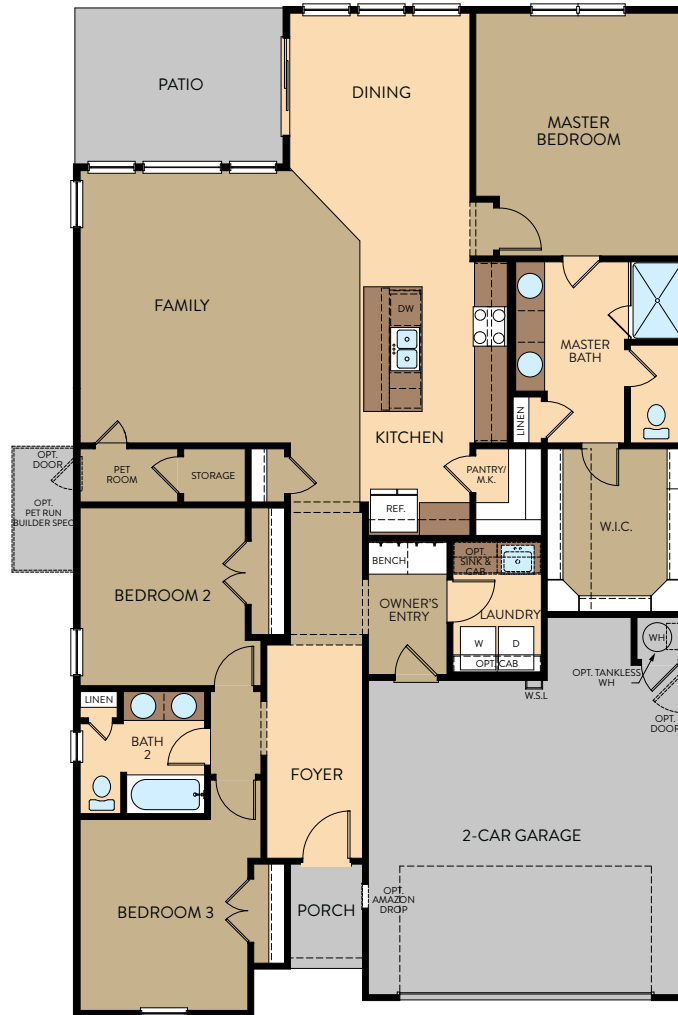

# THOUGHTFUL HOME SERIES

## ELEVATE

- Single Story
- 1,837 SQ. FT.
- 3 Bedrooms /2 Baths
- 2-Car Garage

### Special Thoughtful Home Series Features

- Morning Kitchen
- Pet Room with Dutch Door and Automated Door for Pet
- Folding Area in the Laundry Room
- Luggage Storage

FIRST FLOOR

[YOURVIEWHOME.COM/SKYBROOKE](http://YOURVIEWHOME.COM/SKYBROOKE) • 210.942.7415