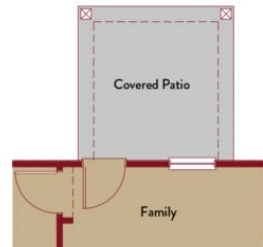

ZACATE FLOOR PLAN

Zacate - A

Zacate - C

YOURVIEWHOME.COM • 956.948.3250

ZACATE FLOOR PLAN

Single Story | 1,250 SQ. FT. | 3 Bed | 2 Bath

Opt. Kitchen Dry Island

Opt. Covered Patio