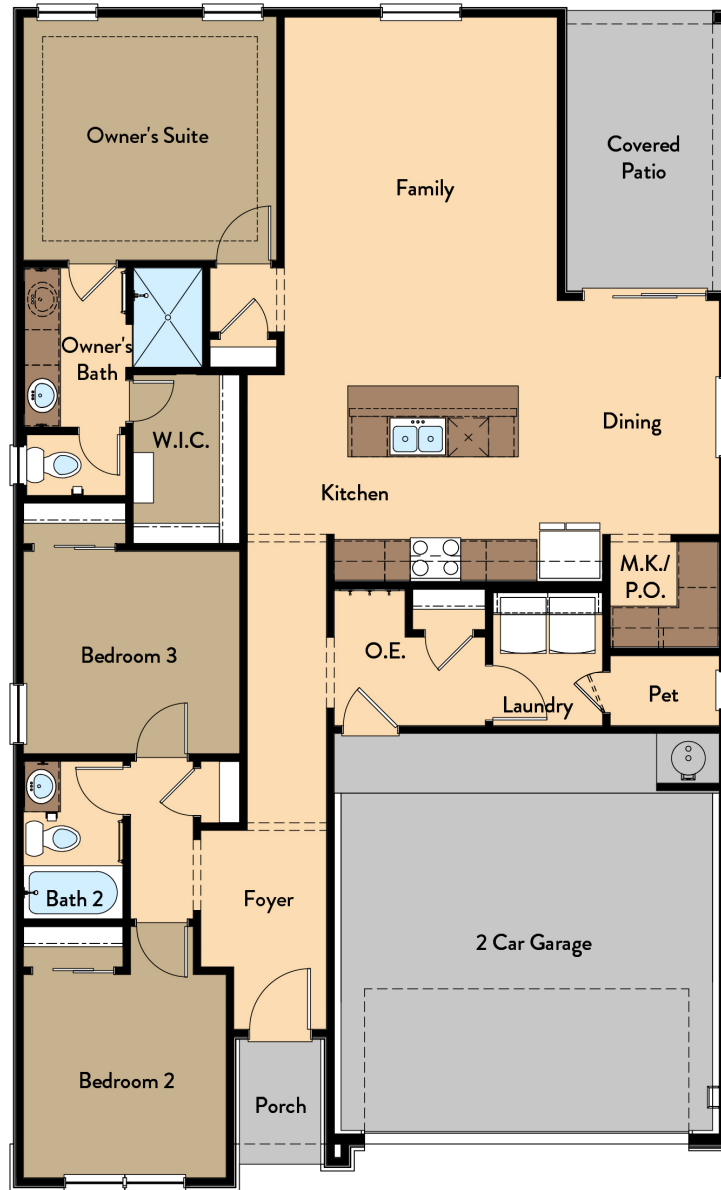

SANDOVAL FLOOR PLAN

Single Story | 1,449 SQ. FT. | 3 Bedrooms | 2 Baths | 2-Car Garage

YOURVIEWHOME.COM