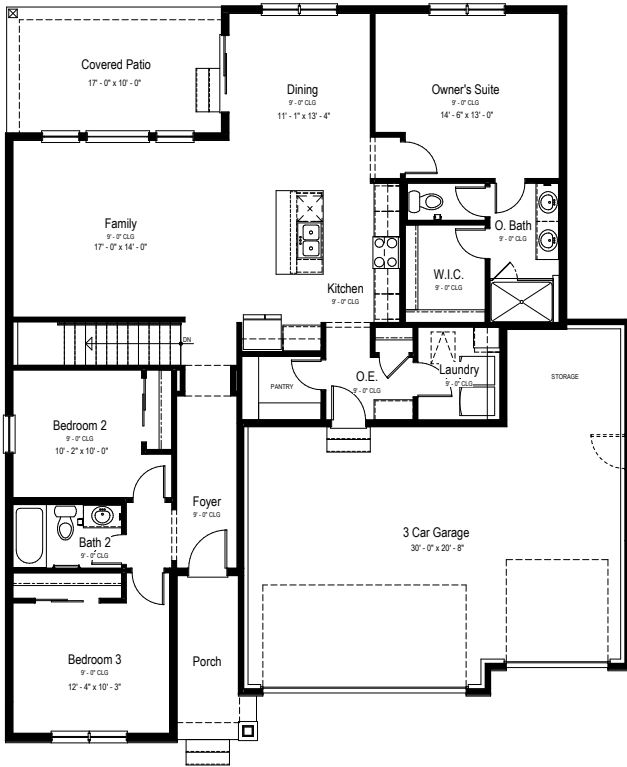

FAIRFIELD FLOOR PLAN

Single Story | 1,637 SQ. FT. | 3 Bedrooms | 2 Baths | 3 Car Garage

MAIN FLOOR

OPTIONAL FINISHED BASEMENT

YOURVIEWHOME.COM

FAIRFIELD FLOOR PLAN

YOURVIEWHOME.COM

Prices, plans, features, and options are subject to change without notice. All square footage is approximate and varies by elevation. Additional restrictions may apply. See Sales Representative for details. 2/2024