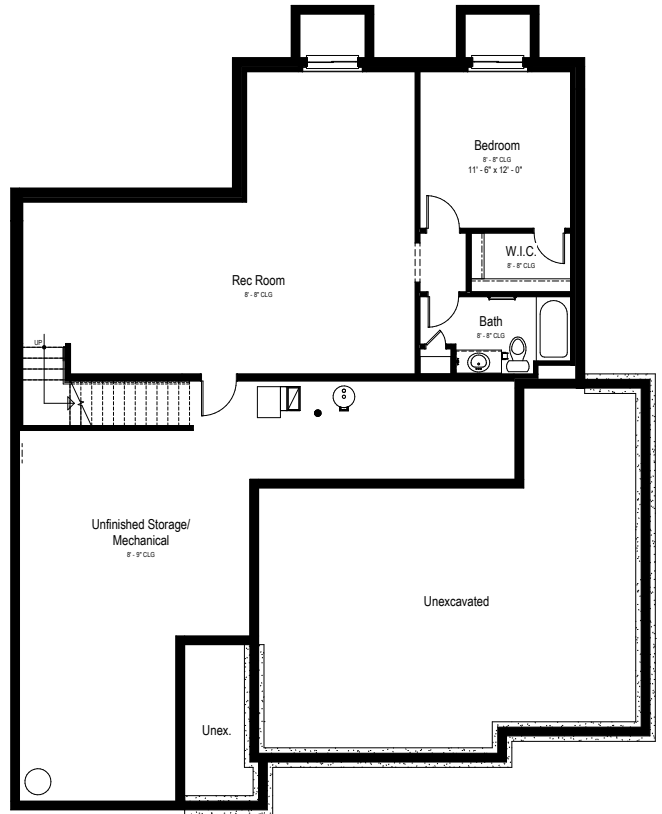

FAIRFIELD FLOOR PLAN

Single Story | 1,637 SQ. FT. | 3 Bedrooms | 2 Baths | 3 Car Garage

MAIN FLOOR

OPTIONAL FINISHED BASEMENT

YOURVIEWHOME.COM

FAIRFIELD FLOOR PLAN

YOURVIEWHOME.COM

Prices, plans, features, and options are subject to change without notice. All square footage is approximate and varies by elevation. Additional restrictions may apply. See Sales Representative for details. 2/2024