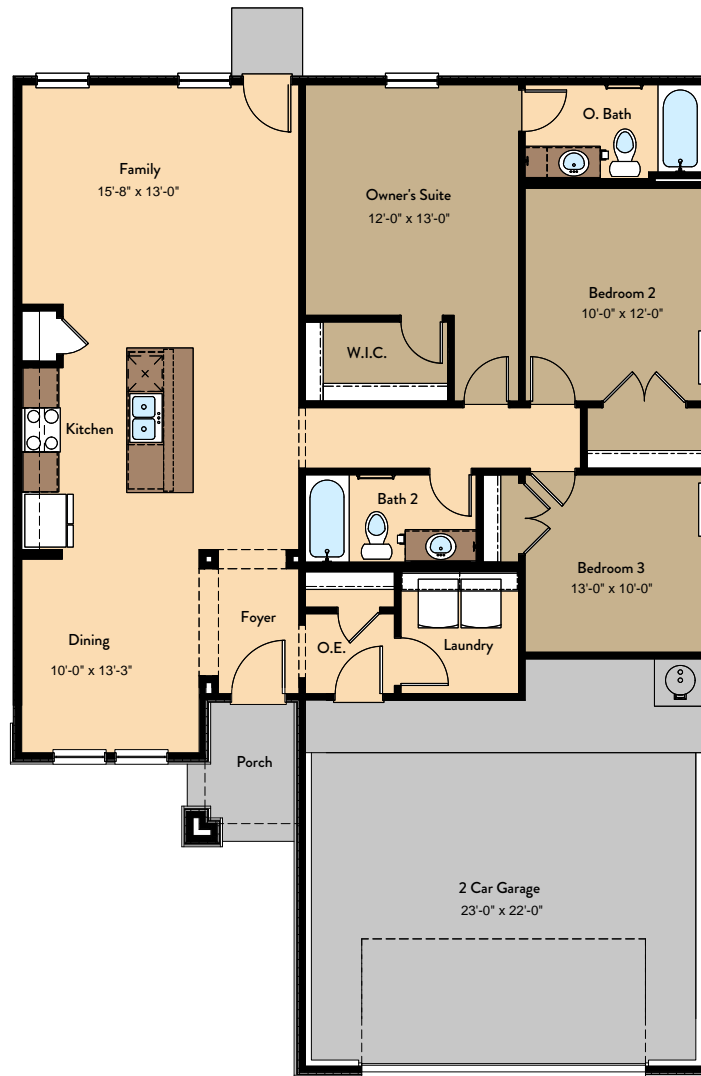

PLANO FLOOR PLAN

YOURVIEWHOME.COM • 915.800.8581

Prices, plans, features, and options are subject to change without notice. All square footage is approximate and varies by elevation. Additional restrictions may apply. See Sales Representative for details. 6/2021

PLANO FLOOR PLAN

Single Story | 1,376 SQ. FT. | 3 Bedrooms | 2 Baths | 2-Car Garage

FIRST FLOOR

YOURVIEWHOME.COM • 915.800.8581

Prices, plans, features, and options are subject to change without notice. All square footage is approximate and varies by elevation. Additional restrictions may apply. See Sales Representative for details. 12/2023