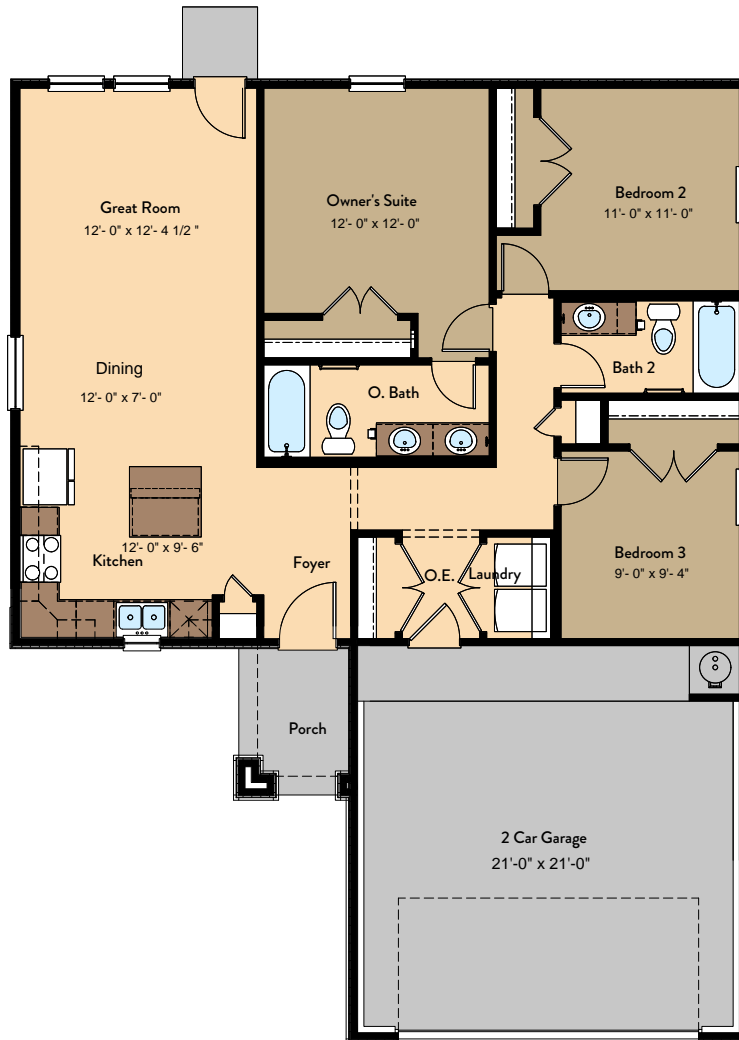

WACO FLOOR PLAN

YOURVIEWHOME.COM • 915.800.8581

Prices, plans, features, and options are subject to change without notice. All square footage is approximate and varies by elevation. Additional restrictions may apply. See Sales Representative for details. 6/2021

WACO FLOOR PLAN

Single Story | 1,170 SQ. FT. | 3 Bedrooms | 2 Baths | 2-Car Garage

FIRST FLOOR

YOURVIEWHOME.COM • 915.800.8581