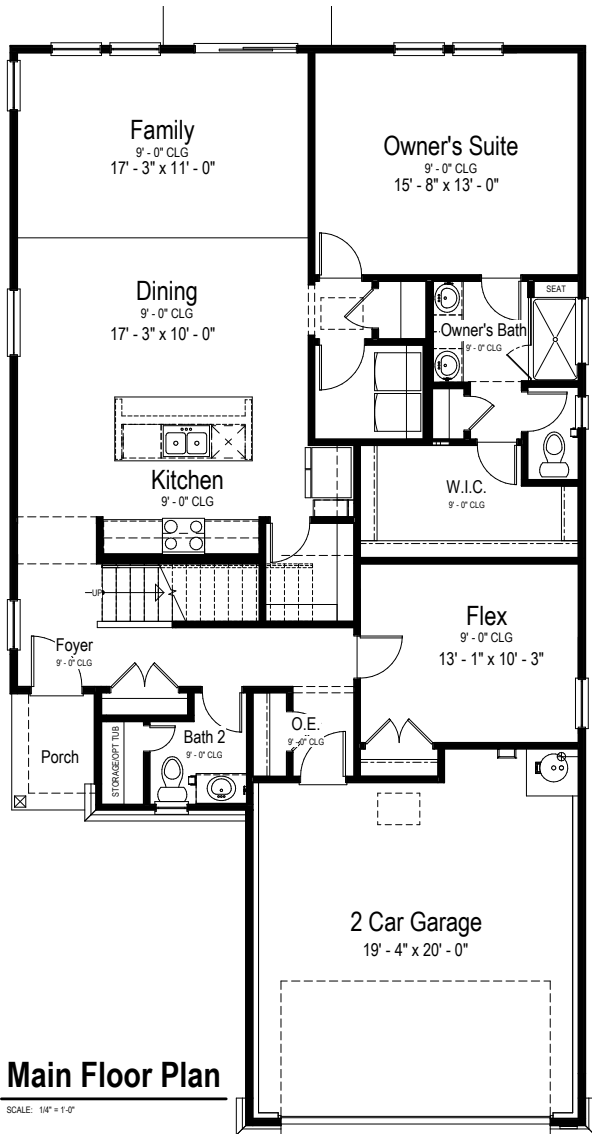

VIEW HOMES

PINE VIEW FLOOR PLAN

[YOURVIEWHOME.COM](https://www.yourviewhome.com)

Prices, plans, features, and options are subject to change without notice. All square footage is approximate and varies by elevation. Additional restrictions may apply. See Sales Representative for details. 5/2023

PINE VIEW FLOOR PLAN

Two Story | 2,040 SQ. FT. | 4 Bedrooms | 3 Baths | 2 Car Garage

YOURVIEWHOME.COM

PINE VIEW FLOOR PLAN

Two Story | 2,040 SQ. FT. | 4 Bedrooms | 3 Baths | 2 Car Garage

YOURVIEWHOME.COM