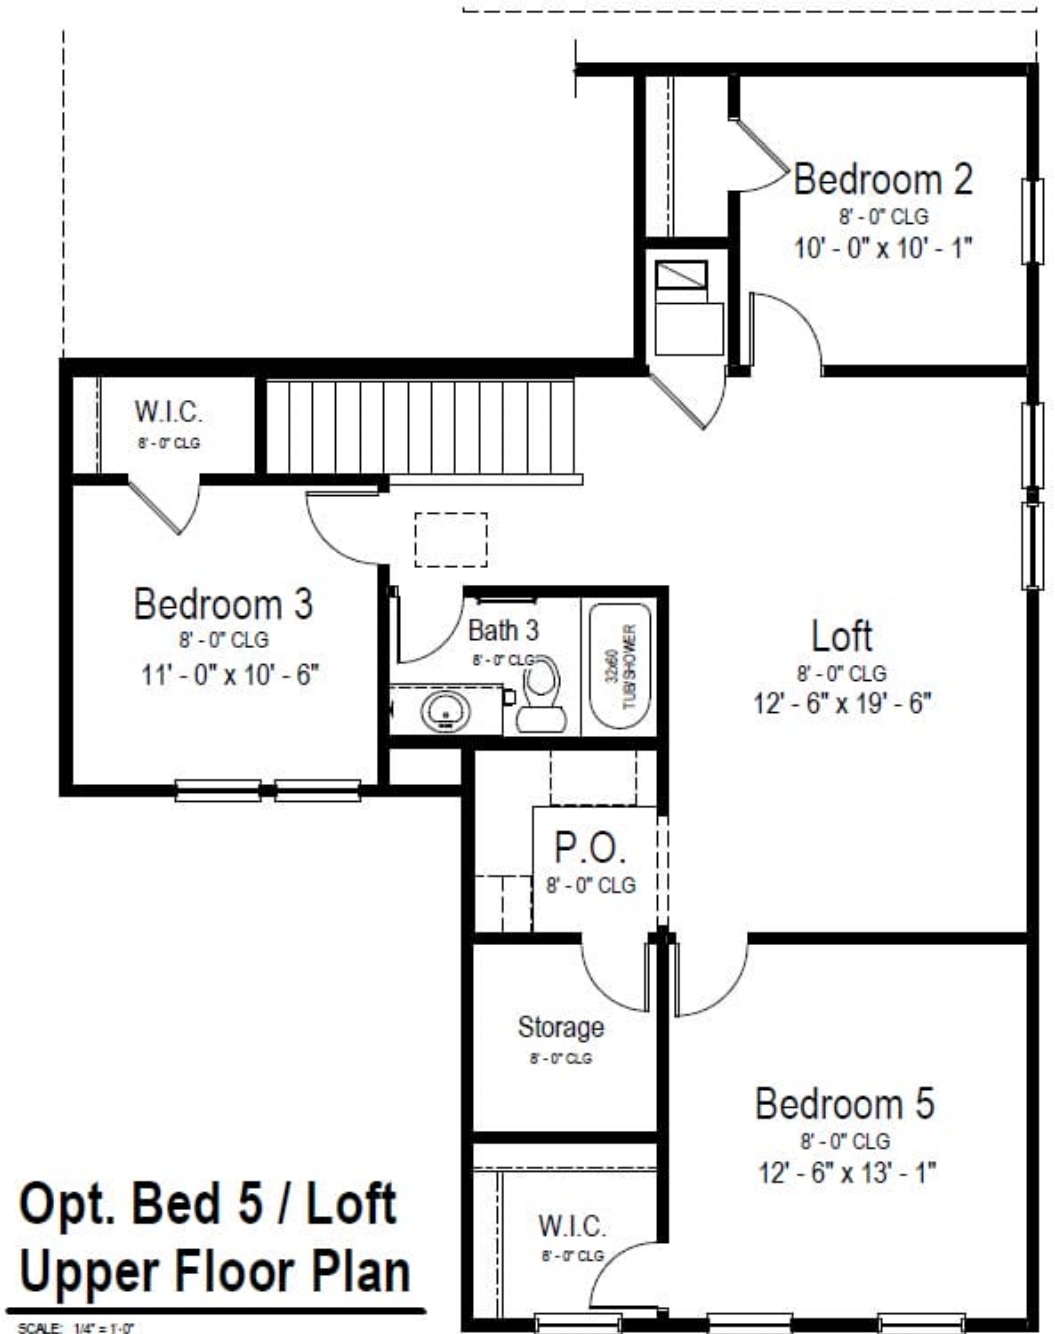

VIEW HOMES

PINE VIEW FLOOR PLAN

[YOURVIEWHOME.COM](https://www.yourviewhome.com)

Prices, plans, features, and options are subject to change without notice. All square footage is approximate and varies by elevation. Additional restrictions may apply. See Sales Representative for details. 5/2023

PINE VIEW FLOOR PLAN

Two Story | 2,040 SQ. FT. | 4 Bedrooms | 3 Baths | 2 Car Garage

YOURVIEWHOME.COM

PINE VIEW FLOOR PLAN

Two Story | 2,040 SQ. FT. | 4 Bedrooms | 3 Baths | 2 Car Garage

YOURVIEWHOME.COM