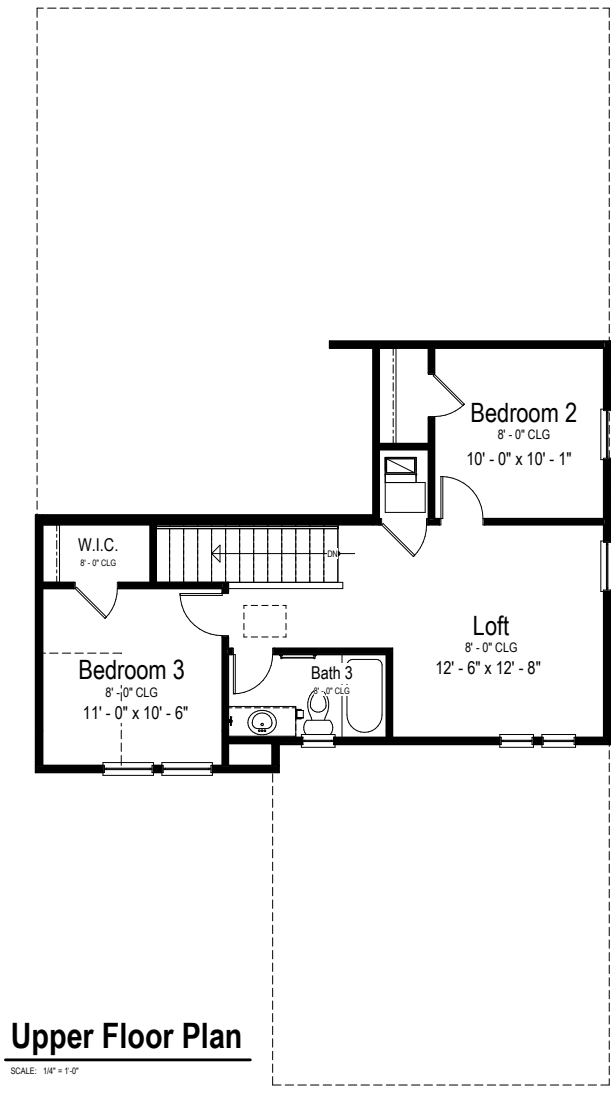

VIEW HOMES

PINE VIEW FLOOR PLAN

[YOURVIEWHOME.COM](https://www.yourviewhome.com)

Prices, plans, features, and options are subject to change without notice. All square footage is approximate and varies by elevation. Additional restrictions may apply. See Sales Representative for details. 5/2023

PINE VIEW FLOOR PLAN

Two Story | 2,040 SQ. FT. | 4 Bedrooms | 3 Baths | 2 Car Garage

YOURVIEWHOME.COM

PINE VIEW FLOOR PLAN

Two Story | 2,040 SQ. FT. | 4 Bedrooms | 3 Baths | 2 Car Garage

YOURVIEWHOME.COM