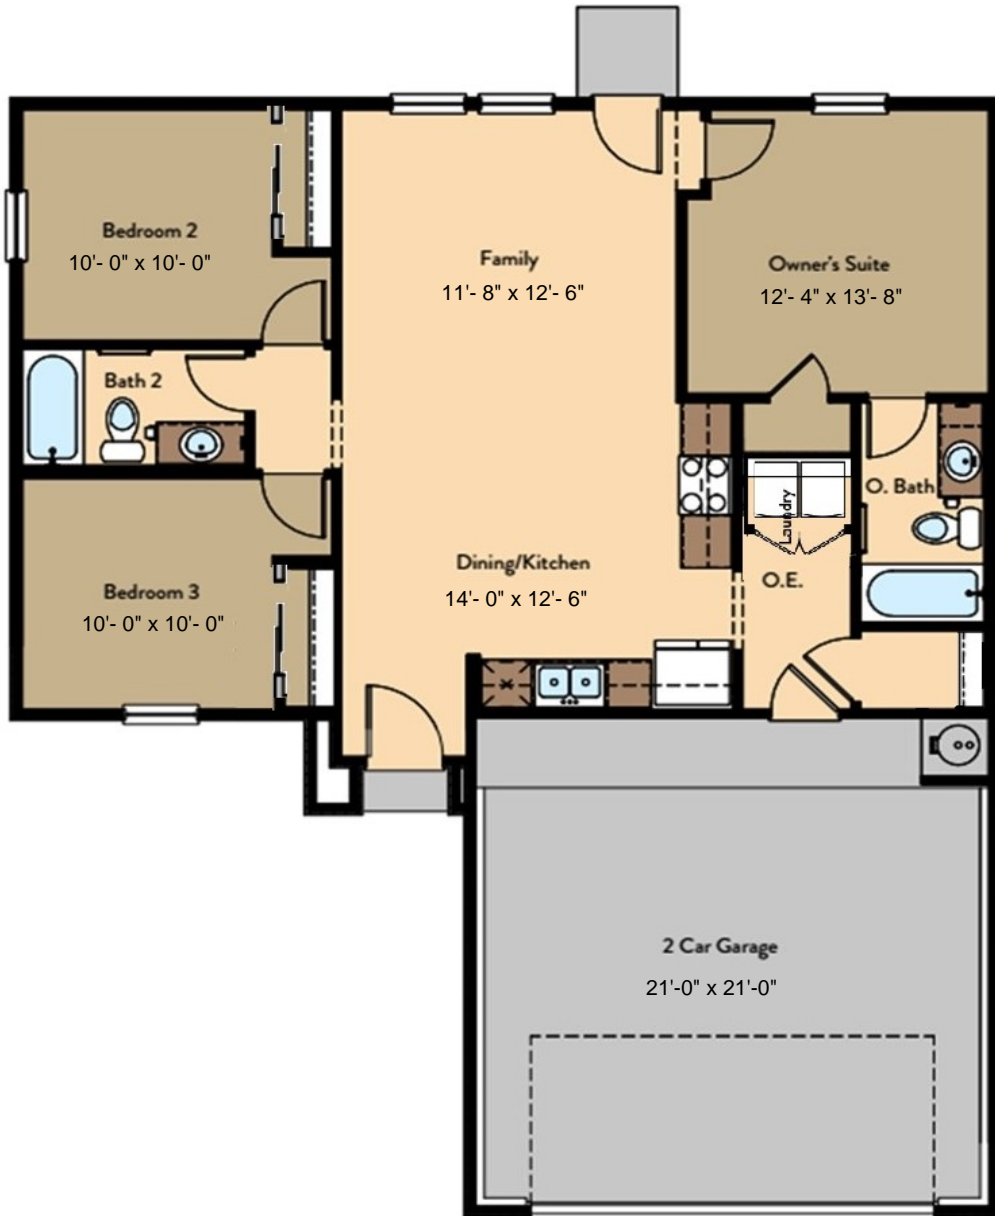

KATY FLOOR PLAN

YOURVIEWHOME.COM • 915.265.0195

Prices, plans, features, and options are subject to change without notice. All square footage is approximate and varies by elevation. Additional restrictions may apply. See Sales Representative for details. 6/2021

KATY FLOOR PLAN

Single story | 1,025 SQ. FT. | 3 Bedrooms | 2 Baths | 2-Car Garage

YOURVIEWHOME.COM • 915.265.0195