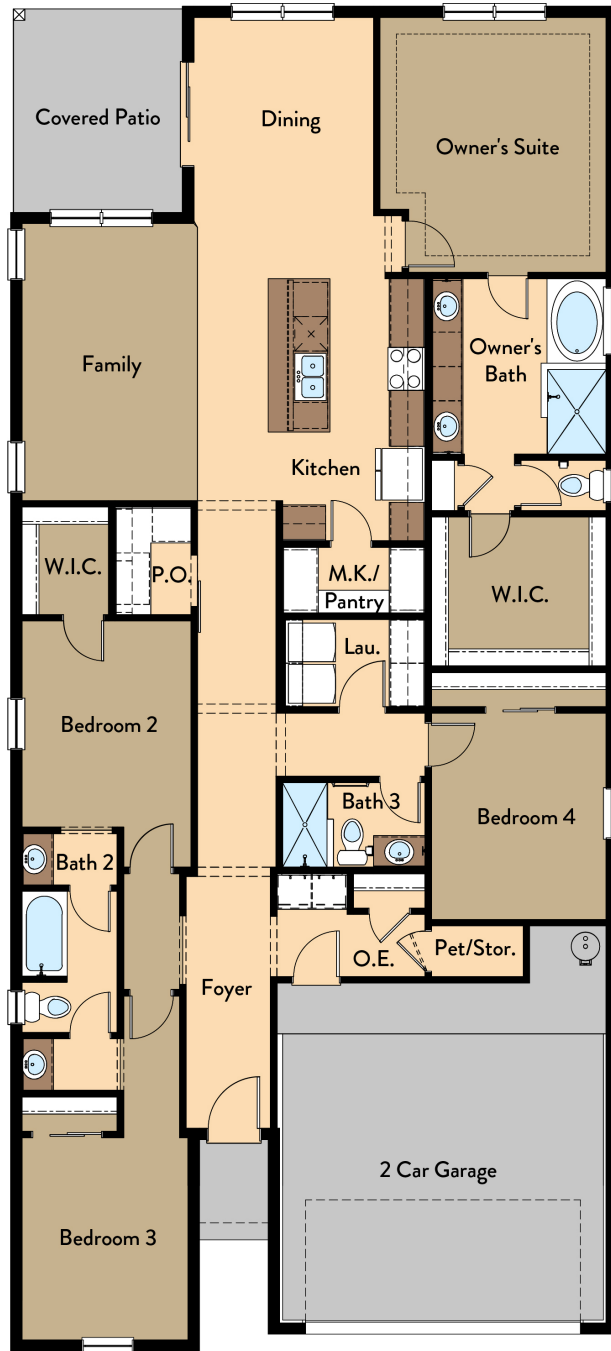

ROOSEVELT FLOOR PLAN

Single Story | 2,116 SQ. FT. | 4 Bedrooms | 2 Baths | 2-Car Garage

YOURVIEWHOME.COM • 575.213.5240