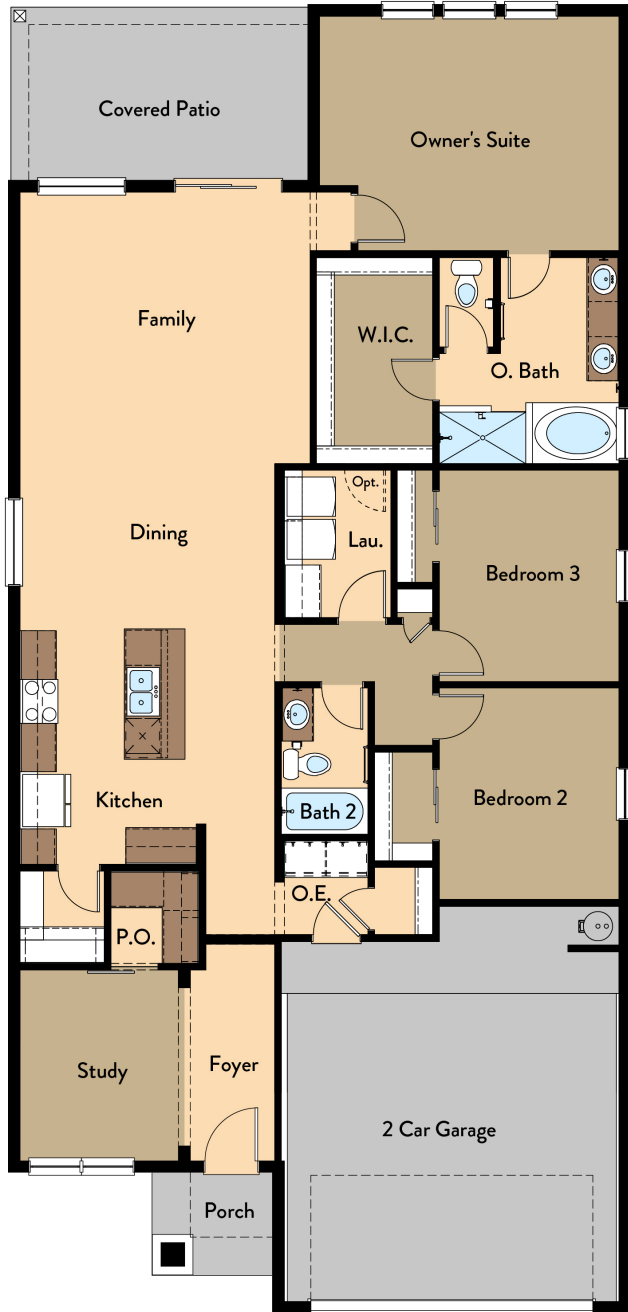

TAOS FLOOR PLAN

Single Story | 1,862 SQ. FT. | 3 Bedrooms | 2 Baths | 2-Car Garage

Opt. Powder

YOURVIEWHOME.COM • 575.213.5240