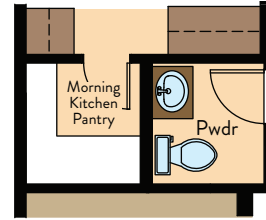

OCOTILLO FLOOR PLAN

Single Story | 1,834 SQ. FT. | 3 Bedrooms | 2 Baths | 2-Car Garage

Opt. Powder ILO Pocket Office

FIRST FLOOR

YOURVIEWHOME.COM • 915.615.3437

OCOTILLO FLOOR PLAN

[YOURVIEWHOME.COM](http://YOURVIEWHOME.COM) • 915.615.3437