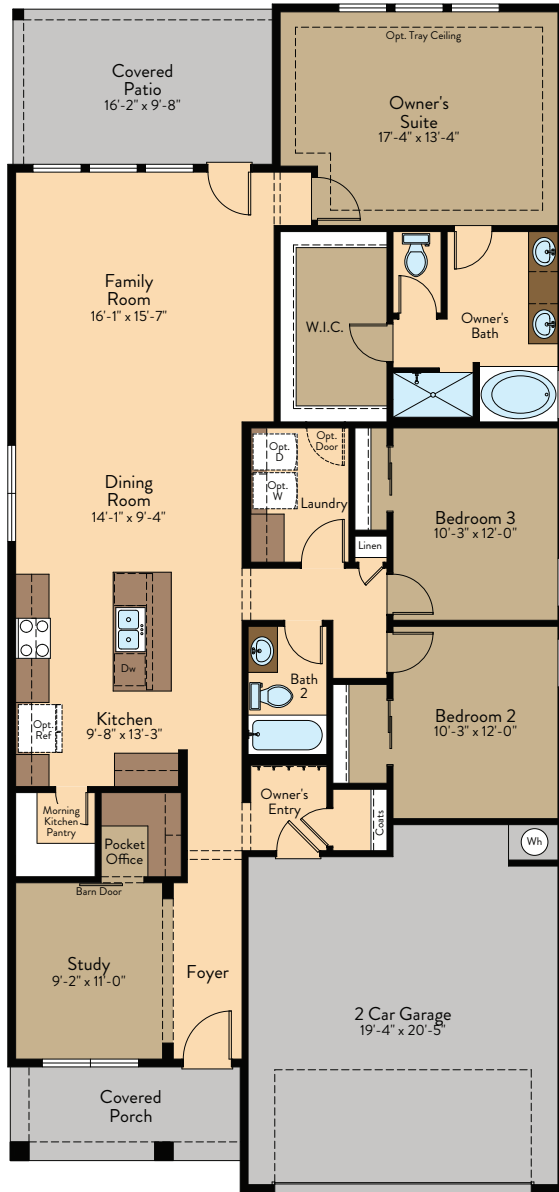

OCOTILLO FLOOR PLAN

Single Story | 1,834 SQ. FT. | 3 Bedrooms | 2 Baths | 2-Car Garage

Opt. Powder ILO Pocket Office

FIRST FLOOR

YOURVIEWHOME.COM • 915.615.3437

OCOTILLO FLOOR PLAN

[YOURVIEWHOME.COM](http://YOURVIEWHOME.COM) • 915.615.3437

Prices, plans, features, and options are subject to change without notice. All square footage is approximate and varies by elevation. Additional restrictions may apply. See Sales Representative for details. 6/2023