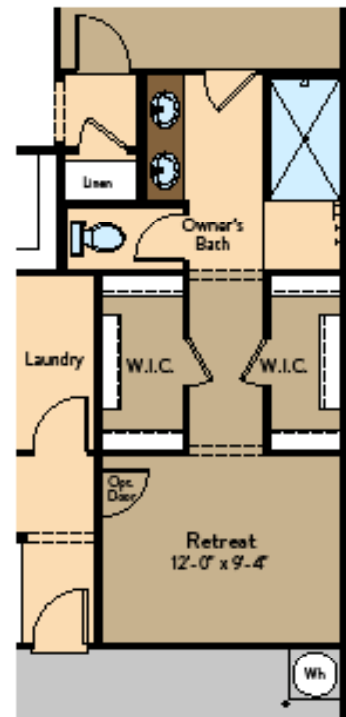

JANIS FLOOR PLAN

Single Story | 1,990 SQ. FT. | 3 Bedrooms | 2 Baths | 2-Car Garage

FIRST FLOOR

OPT. MASTER RETREAT

YOURVIEWHOME.COM • 915.206.5376

JANIS FLOOR PLAN

YOURVIEWHOME.COM • 915.206.5376

Prices, plans, features, and options are subject to change without notice. All square footage is approximate and varies by elevation. Additional restrictions may apply. See Sales Representative for details. 8/2024