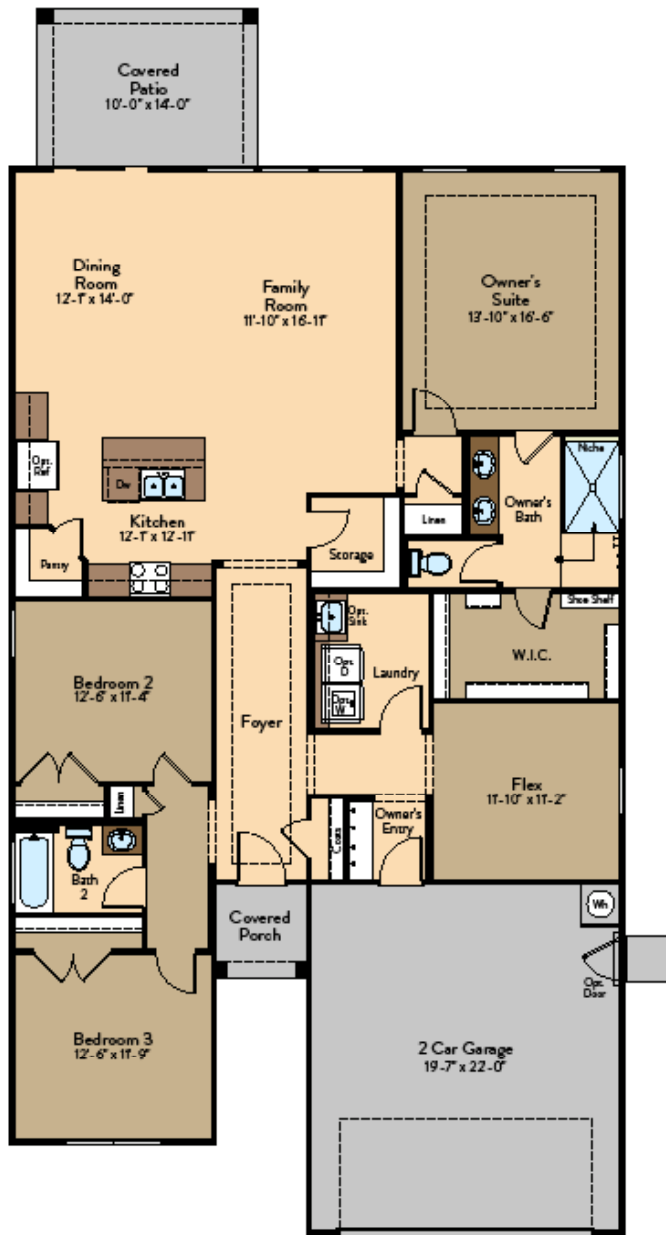

JANIS FLOOR PLAN

Single Story | 1,990 SQ. FT. | 3 Bedrooms | 2 Baths | 2-Car Garage

FIRST FLOOR

OPT. MASTER RETREAT

YOURVIEWHOME.COM • 915.206.5376

JANIS FLOOR PLAN

YOURVIEWHOME.COM • 915.206.5376

Prices, plans, features, and options are subject to change without notice. All square footage is approximate and varies by elevation. Additional restrictions may apply. See Sales Representative for details. 8/2024