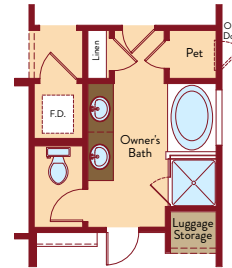

## BLISS

- Two Story
- 2,691 SQ. FT.
- 4 Bedrooms /2.5 Baths
- 2-Car Garage

Opt. Pantry

Opt. Butler's Pantry

Opt. Pocket Office

Opt. Kitchen 3

Opt. Flex Built - In

Opt. 5 Piece Bath

Opt. Kitchen 2

Opt. Bedroom 5