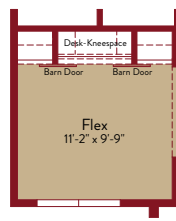

## BLISS

- Two Story
- 2,691 SQ. FT.
- 4 Bedrooms /2.5 Baths
- 2-Car Garage

FIRST FLOOR

SECOND FLOOR

YOURVIEWHOME.COM

\*Prices, plans, features, and options are subject to change without notice. All square footage is approximate and varies by elevation. Additional restrictions may apply. See Sales Representative for details. 6/2024

## BLISS

- Two Story
- 2,691 SQ. FT.
- 4 Bedrooms /2.5 Baths
- 2-Car Garage

Opt. Pantry

Opt. Butler's Pantry

Opt. Pocket Office

Opt. Kitchen 3

Opt. Flex Built - In

Opt. 5 Piece Bath

Opt. Kitchen 2

Opt. Bedroom 5