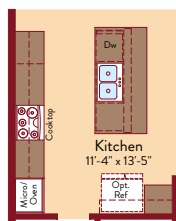

## BLISS

- Two Story
- 2,691 SQ. FT.
- 4 Bedrooms /2.5 Baths
- 2-Car Garage

Opt. Pantry

Opt. Butler's Pantry

Opt. Pocket Office

Opt. Kitchen 3

Opt. Flex Built - In

Opt. 5 Piece Bath