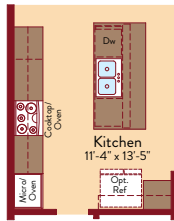

## BLISS

- Two Story
- 2,691 SQ. FT.
- 4 Bedrooms /2.5 Baths
- 2-Car Garage

Opt. Pantry

Opt. Butler's Pantry

Opt. Pocket Office

Opt. Kitchen 3

Opt. Flex Built - In

Opt. 5 Piece Bath

Opt. Kitchen 2

Opt. Bedroom 5