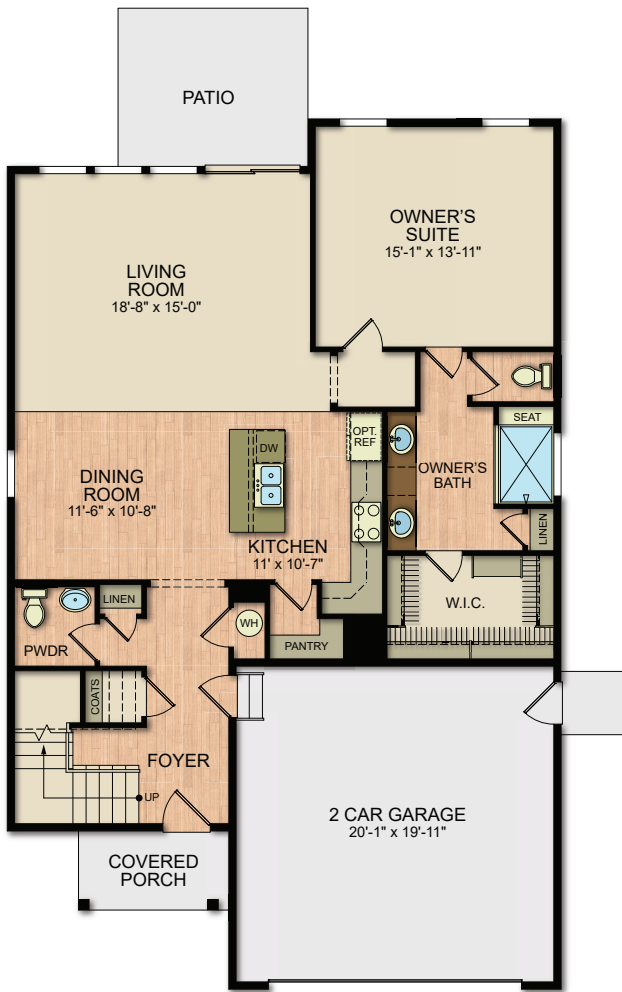

PONDEROSA FLOOR PLAN

Two Story | 2,452 SQ. FT. | 4 Bedrooms | 2.5 Baths | 2-Car Garage

FIRST FLOOR

SECOND FLOOR

YOURVIEWHOME.COM • 970.295.4033

PONDEROSA FLOOR PLAN

Two Story | 2,452 SQ. FT. | 4 Bedrooms | 2.5 Baths | 2-Car Garage

LOWER FLOOR

YOURVIEWHOME.COM • 970.295.4033

PONDEROSA FLOOR PLAN

YOURVIEWHOME.COM • 970.295.4033

Prices, plans, features, and options are subject to change without notice. All square footage is approximate and varies by elevation. Additional restrictions may apply. See Sales Representative for details. 7/2021