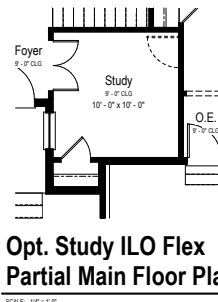

Basement Plan

SCALE: 1/4" = 1'-0"

Finished Basement Plan

SCALE: 1/4" = 1'-0"

(+795 Sq. Ft)

YOURVIEWHOME.COM

CARNATION OPTIONS

Ranch | 1,375-2,643 sq.ft. | 2-4 beds | 2-3 baths | 2-3 garage