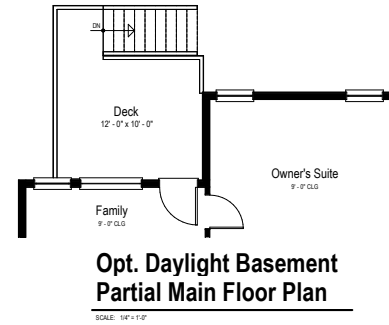

Basement Plan

SCALE: 1/4" = 1'-0"

Finished Basement Plan

SCALE: 1/4" = 1'-0"

(+795 Sq. Ft)

YOURVIEWHOME.COM

CARNATION OPTIONS

Ranch | 1,375-2,643 sq.ft. | 2-4 beds | 2-3 baths | 2-3 garage