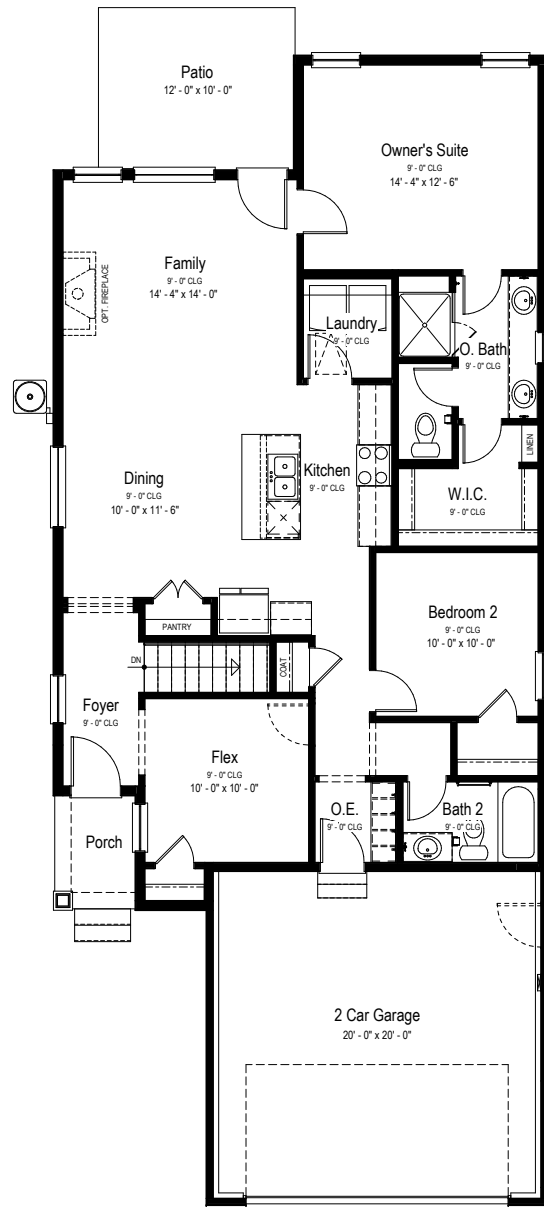

CARNATION FLOOR PLAN

Ranch | 1,375-2,643 sq.ft. | 2-4 beds | 2-3 baths | 2-3 garage

Craftsman - A

SCALE: 3/16" = 1'-0"

Farmhouse - B

SCALE: 3/16" = 1'-0"

Modern - E

SCALE: 3/16" = 1'-0"

YOURVIEWHOME.COM

CARNATION FLOOR PLAN

Ranch | 1,375-2,643 sq.ft. | 2-4 beds | 2-3 baths | 2-3 garage

Main Floor Plan

SCALE: 3/8" = 1'-0"

YOURVIEWHOME.COM

CARNATION BASEMENTS

Ranch | 1,375-2,643 sq.ft. | 2-4 beds | 2-3 baths | 2-3 garage

Basement Plan

SCALE: 1/4" = 1'-0"

Finished Basement Plan

SCALE: 1/4" = 1'-0"

(+795 Sq. Ft)

YOURVIEWHOME.COM

CARNATION OPTIONS

Ranch | 1,375-2,643 sq.ft. | 2-4 beds | 2-3 baths | 2-3 garage