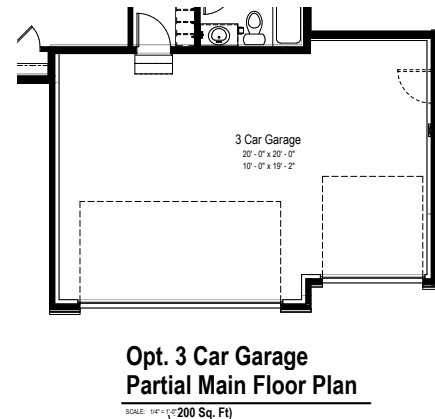

YOURVIEWHOME.COM

CARNATION FLOOR PLAN

Ranch | 1,375-2,643 sq.ft. | 2-4 beds | 2-3 baths | 2-3 garage

Main Floor Plan

SCALE: 3/8" = 1'-0"

YOURVIEWHOME.COM

CARNATION BASEMENTS

Ranch | 1,375-2,643 sq.ft. | 2-4 beds | 2-3 baths | 2-3 garage

Basement Plan

SCALE: 1/4" = 1'-0"

Finished Basement Plan

SCALE: 1/4" = 1'-0"

(+795 Sq. Ft)

YOURVIEWHOME.COM

CARNATION OPTIONS

Ranch | 1,375-2,643 sq.ft. | 2-4 beds | 2-3 baths | 2-3 garage