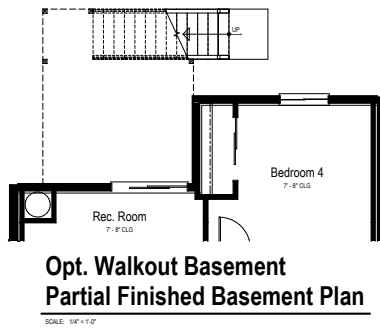

Basement Plan

SCALE: 1/4" = 1'-0"

Finished Basement Plan

SCALE: 1/4" = 1'-0"

(+795 Sq. Ft)

YOURVIEWHOME.COM

CARNATION OPTIONS

Ranch | 1,375-2,643 sq.ft. | 2-4 beds | 2-3 baths | 2-3 garage