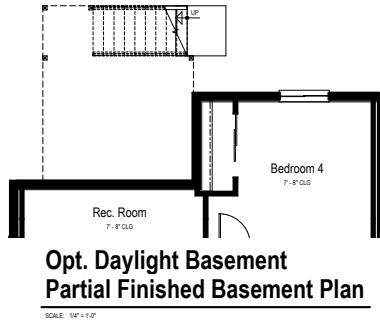

Basement Plan

SCALE: 1/4" = 1'-0"

Finished Basement Plan

SCALE: 1/4" = 1'-0"

(+795 Sq. Ft)

YOURVIEWHOME.COM

CARNATION OPTIONS

Ranch | 1,375-2,643 sq.ft. | 2-4 beds | 2-3 baths | 2-3 garage