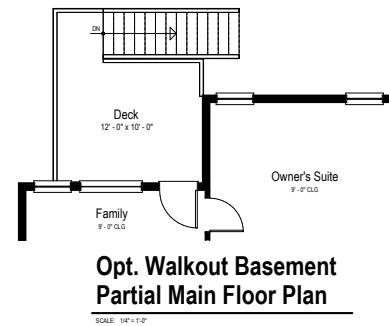

Basement Plan

SCALE: 1/4" = 1'-0"

Finished Basement Plan

SCALE: 1/4" = 1'-0"

(+795 Sq. Ft)

YOURVIEWHOME.COM

CARNATION OPTIONS

Ranch | 1,375-2,643 sq.ft. | 2-4 beds | 2-3 baths | 2-3 garage