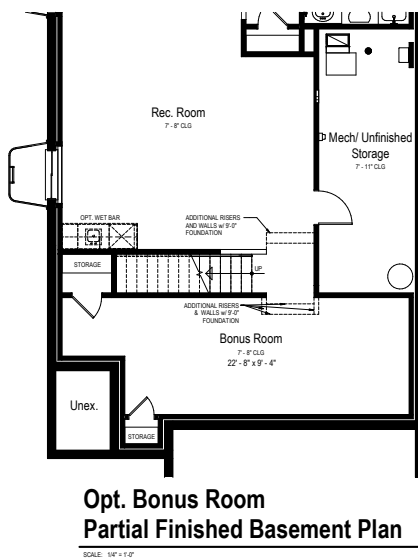

CARNATION FLOOR PLAN

Ranch | 1,375-2,643 sq.ft. | 2-4 beds | 2-3 baths | 2-3 garage

Craftsman - A

SCALE: 3/16" = 1'-0"

Farmhouse - B

SCALE: 3/16" = 1'-0"

Modern - E

SCALE: 3/16" = 1'-0"

YOURVIEWHOME.COM

CARNATION FLOOR PLAN

Ranch | 1,375-2,643 sq.ft. | 2-4 beds | 2-3 baths | 2-3 garage

Main Floor Plan

SCALE: 3/8" = 1'-0"

YOURVIEWHOME.COM

CARNATION BASEMENTS

Ranch | 1,375-2,643 sq.ft. | 2-4 beds | 2-3 baths | 2-3 garage

Basement Plan

SCALE: 1/4" = 1'-0"

Finished Basement Plan

SCALE: 1/4" = 1'-0"

(+795 Sq. Ft)

YOURVIEWHOME.COM

CARNATION OPTIONS

Ranch | 1,375-2,643 sq.ft. | 2-4 beds | 2-3 baths | 2-3 garage