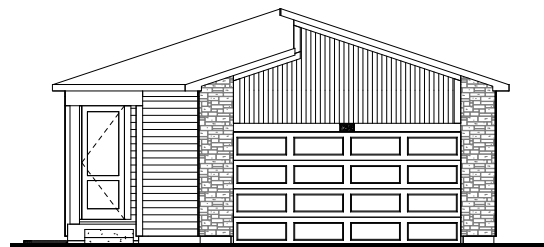

CARNATION FLOOR PLAN

Ranch | 1,375-2,643 sq.ft. | 2-4 beds | 2-3 baths | 2-3 garage

Craftsman - A

SCALE: 3/16" = 1'-0"

Farmhouse - B

SCALE: 3/16" = 1'-0"

Modern - E

SCALE: 3/16" = 1'-0"

YOURVIEWHOME.COM

CARNATION FLOOR PLAN

Ranch | 1,375-2,643 sq.ft. | 2-4 beds | 2-3 baths | 2-3 garage

Main Floor Plan

SCALE: 3/8" = 1'-0"

YOURVIEWHOME.COM

CARNATION BASEMENTS

Ranch | 1,375-2,643 sq.ft. | 2-4 beds | 2-3 baths | 2-3 garage

Basement Plan

SCALE: 1/4" = 1'-0"

Finished Basement Plan

SCALE: 1/4" = 1'-0"

(+795 Sq. Ft)

YOURVIEWHOME.COM

CARNATION OPTIONS

Ranch | 1,375-2,643 sq.ft. | 2-4 beds | 2-3 baths | 2-3 garage