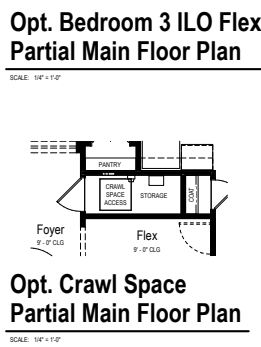

YOURVIEWHOME.COM

CARNATION FLOOR PLAN

Ranch | 1,375-2,643 sq.ft. | 2-4 beds | 2-3 baths | 2-3 garage

Main Floor Plan

SCALE: 3/8" = 1'-0"

YOURVIEWHOME.COM

CARNATION BASEMENTS

Ranch | 1,375-2,643 sq.ft. | 2-4 beds | 2-3 baths | 2-3 garage

Basement Plan

SCALE: 1/4" = 1'-0"

Finished Basement Plan

SCALE: 1/4" = 1'-0"

(+795 Sq. Ft)

YOURVIEWHOME.COM

CARNATION OPTIONS

Ranch | 1,375-2,643 sq.ft. | 2-4 beds | 2-3 baths | 2-3 garage