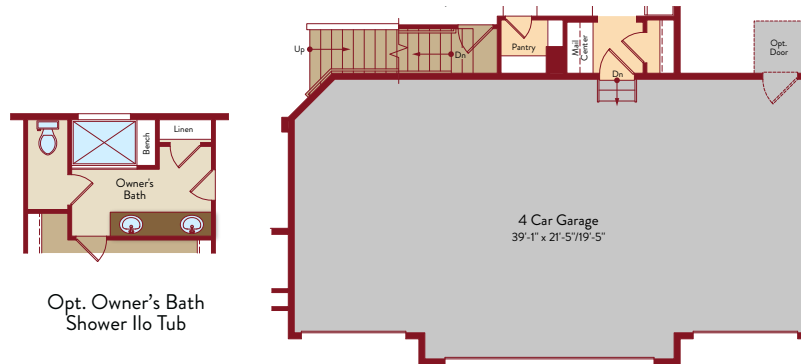

ZUMA FLOOR PLAN

Two Story | 2,358-3,308 SQ. FT. | 4 Bedrooms | 2.5 Baths | 3 Car Garage

[YOURVIEWHOME.COM](http://YOURVIEWHOME.COM)

Prices, plans, features, and options are subject to change without notice. All square footage is approximate and varies by elevation. Additional restrictions may apply. See Sales Representative for details. 4/2025

## ZUMA FLOOR PLAN

Two Story | 2,358-3,308 SQ. FT. | 4 Bedrooms | 2.5 Baths | 3 Car Garage

Main Floor

Upper Floor

Opt. Finished Basement  
759 Sq.ft.

YOURVIEWHOME.COM

## ZUMA OPTIONS

Two Story | 2,358-3,308 SQ. FT. | 4 Bedrooms | 2.5 Baths | 3 Car Garage

YOURVIEWHOME.COM